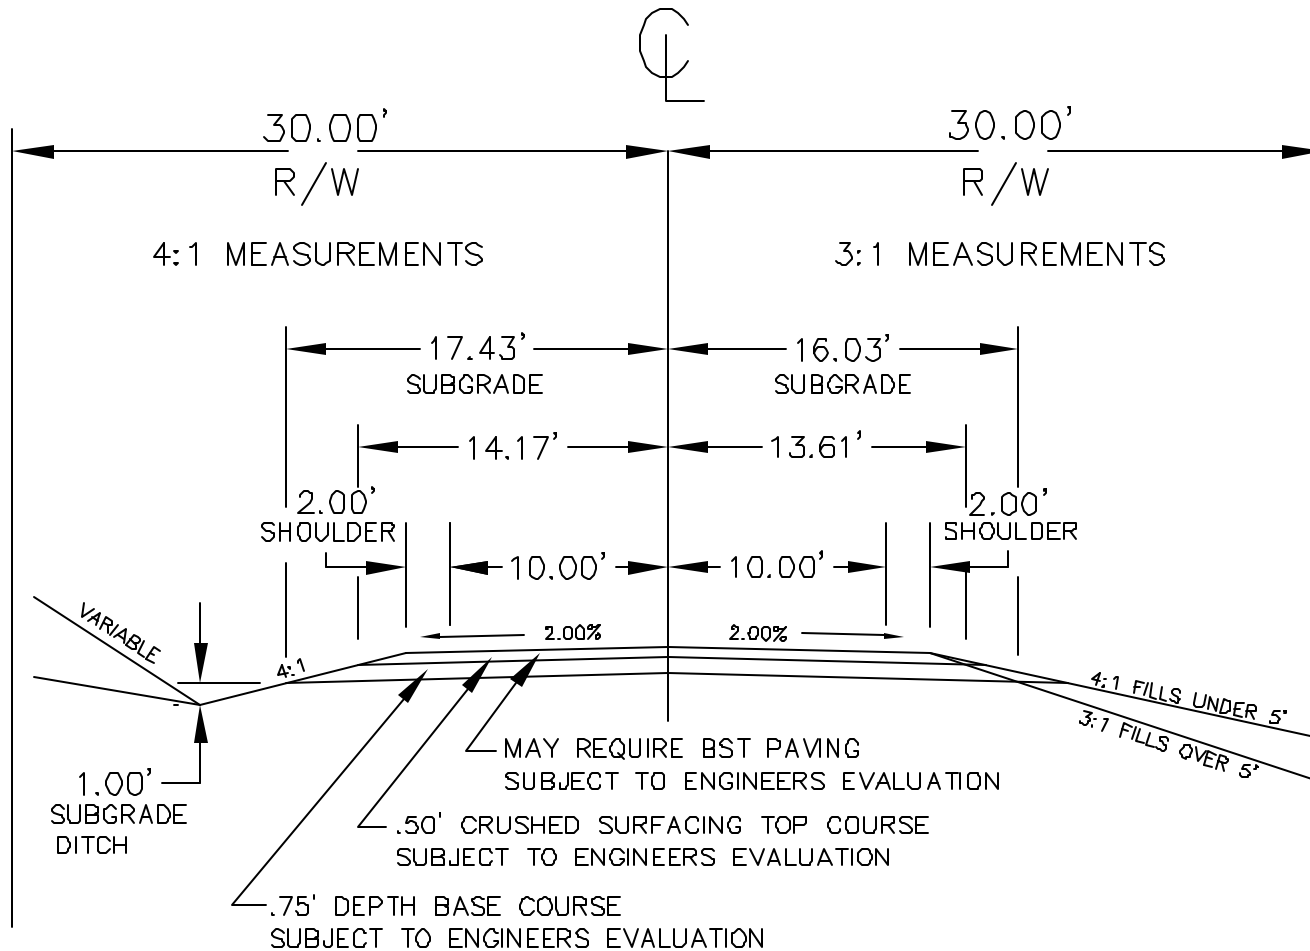

# LINCOLN COUNTY DEPARTMENT OF PUBLIC WORKS

MINIMUM MAJOR AND MINOR COLLECTOR  
AVERAGE DAILY TRAFFIC UNDER 150